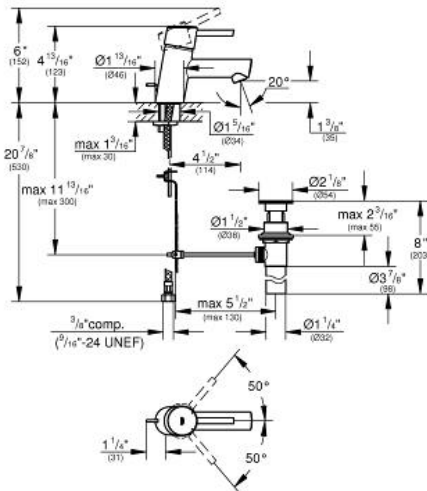

# CONCETTO Single-Handle Bathroom Faucet XS-Size

MODEL # 34702EN1

Pure Freude  
an Wasser

ADA

**Product Description:**  
CONCETTO  
Single-Handle Bathroom Faucet XS-Size

**Standard Specification:**

- GROHE SilkMove 28 mm ceramic cartridge
- With adjustable hot limit safety stop
- GROHE StarLight finish
- GROHE EcoJoy technology for less water and perfect flow
- GROHE QuickFix installation system
- Metal lever handle
- Metal pop-up drain
- Extra long flex lines with flat seal
- Faucet height below 6" when in use
- Solid brass body
- Max flow rate: 1.2 gpm (4.56 L/min)
- ADA Compliant

**Applicable Codes & Standards:**

- EPA WaterSense®
- ICC/ANSI A117.1

**Color:**

- 34702EN1 Brushed Nickel